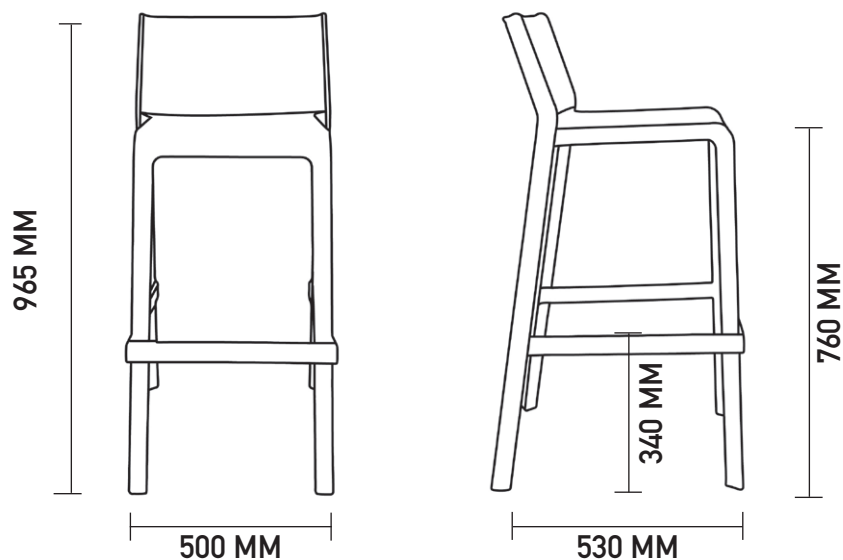

DIMENSIONS:

DESCRIPTION

The Trill stool is contemporary in design with uniformly coloured fibreglass resin and non slip feet. These UV resistant stools have been Catas tested to 110kg and can be stacked in groups of 4. They are suitable for both indoor and outdoor use. Other colours are available via indent.