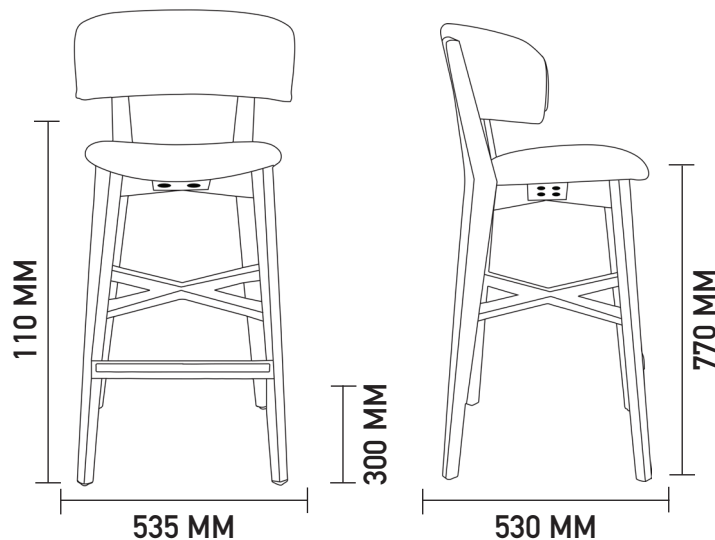

TORINO

CHAIR & STOOL

DIMENSIONS

PRODUCT (KG)

KD

ASSEMBLED

0.418m³

0.3 m³

PRODUCT (KG)

KD

ASSEMBLED

1.1 m³

0.33 m³

SOLIDWOOD FRAME

Light Walnut - American Oak

Light Oak - American Oak