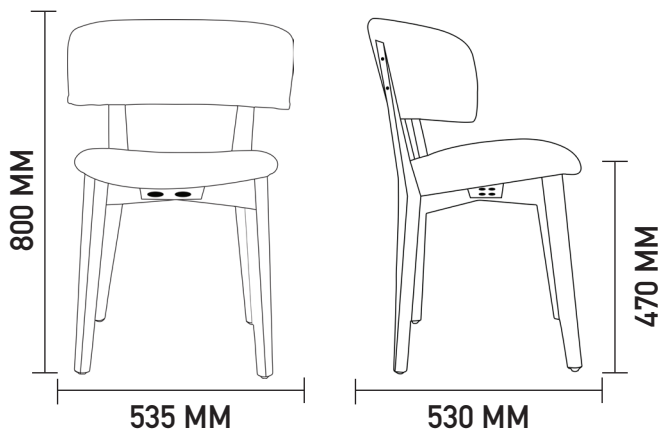

TORINO

CHAIR & STOOL

DIMENSIONS

PRODUCT (KG)

KD

ASSEMBLED

0.418m³

0.3 m³

PRODUCT (KG)

KD

ASSEMBLED

1.1 m³

0.33 m³

SOLIDWOOD FRAME

Light Walnut - American Oak

Light Oak - American Oak