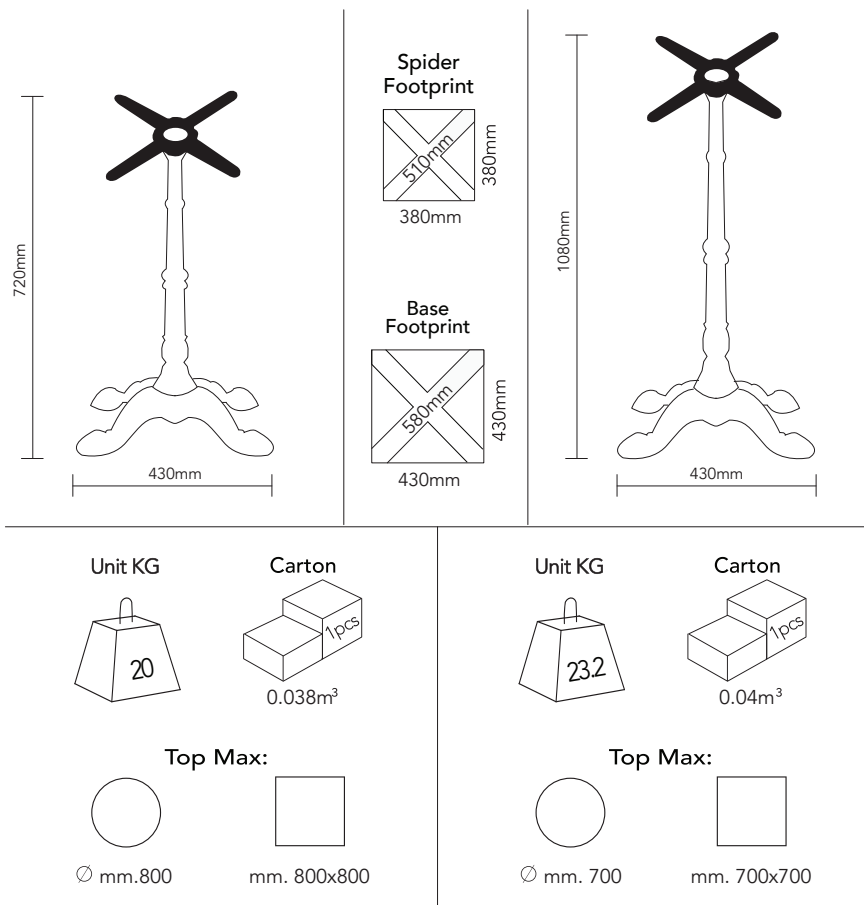

Paris 4 Way

DIMENSIONS

FINISHES

Gloss Black

DETAILS

BASE
Cast Iron

ORIGIN
China

COLUMN
Cast Iron

USE
Indoor

DESCRIPTION

The Paris 4 Way Table & Drybar consist of a cast iron base in gloss black finish & feature a cast iron 510 x 510 x 7mm spider. The table & drybar are suited for applications where the product is not moved & are recommended for indoor use.